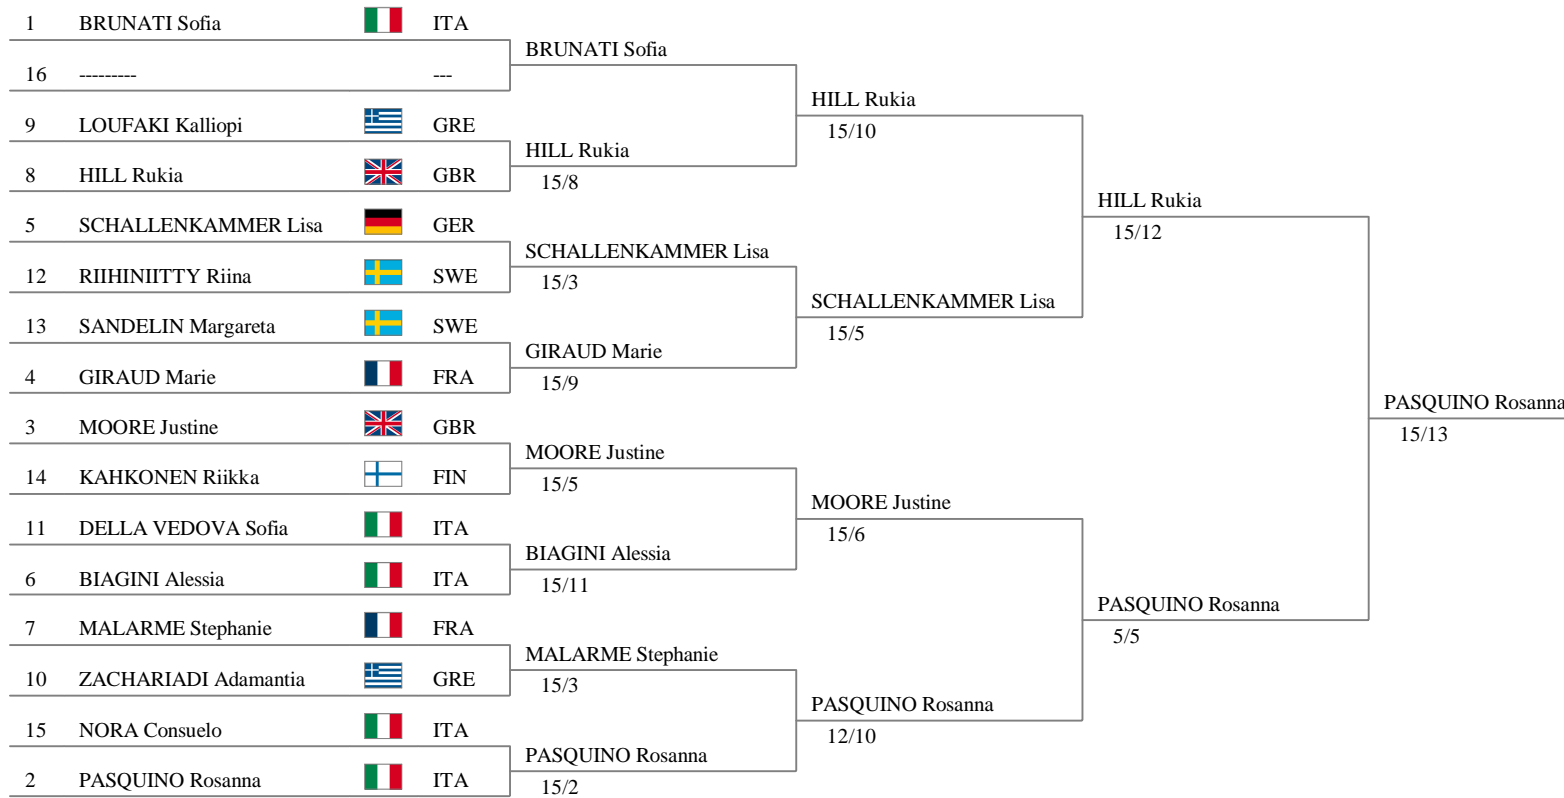

EUROPEAN GAMES OF INTEGRATED FENCING

3-9 Settembre 2018 - Jesi

EUROPEAN GAMES OF INTEGRATED FENCING -Sp.F.

pagina 1/1

Tableau of 16

Tableau of 8

Semifinali

Finale

EUROPEAN
GAMES OF
INTEGRATED
FENCING

EUROPEAN GAMES OF
INTEGRATED FENCING

3-9 Settembre
2018 - Jesi

EUROPEAN GAMES OF INTEGRATED FENCING

SPADA FEMMINILE Ind.

JESI - 07 Settembre 2018

pagina 1/1

Classifica gironi, turno n° 1 (in ordine di posizione - 15 tiratrici)

pos.	nome cognome	naz.	band.	V/A	alq.	SD	gruppo
1	BRUNATI Sofia	ITA		1.000	10	15	qualificata
2	PASQUINO Rosanna	ITA		0.750	10	17	qualificata
3	MOORE Justine	GBR		0.750	8	18	qualificata
4	GIRAUD Marie	FRA		0.750	6	18	qualificata
5	BIAGINI Alessia	ITA		0.750	3	15	qualificata
5	SCHALLENKAMMER Lisa	GER		0.750	3	15	qualificata
7	MALARME Stephanie	FRA		0.500	3	17	qualificata
8	HILL Rukia	GBR		0.500	1	17	qualificata
9	LOUFAKI Kalliopi	GRE		0.500	0	14	qualificata
10	ZACHARIADI Adamantia	GRE		0.500	0	6	qualificata
11	DELLA VEDOVA Sofia	ITA		0.250	-2	16	qualificata
12	RIIHINIITTY Riina	SWE		0.250	-6	9	qualificata
13	SANDELIN Margareta	SWE		0.250	-10	9	qualificata
14	KAHKONEN Riikka	FIN		0.000	-10	6	qualificata
15	NORA Consuelo	ITA		0.000	-16	4	qualificata